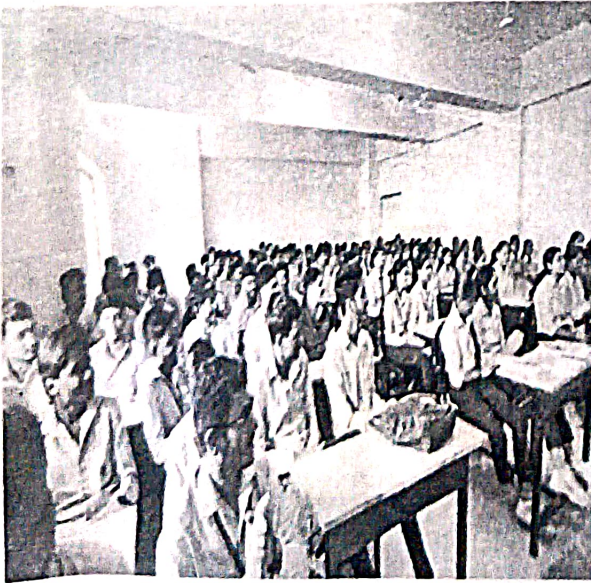

Location: Rajarshi Shahu Commerce & Science College, Uruli Devachi, Hadapsar. Pune-28

Organized by: [RSCSC, Hadapsar]

A Guest Lecture was organized at RSCSC on 25th Aug 2025 for the benefit of the students. The objective of the lecture was to provide additional knowledge and exposure beyond the regular curriculum.

The session was graced by our honorable guest speakers, Mr. Mahesh Pawar Sir and Mrs. Vijayalakshmi Ma'am, who delivered an insightful lecture on **Personality Development**. The program began with a welcome address, followed by the introduction of the guests. The lecture focused on the importance of personality in shaping an individual's career and overall life. The speakers highlighted various aspects such as communication skills, confidence building, positive thinking, time management, and the significance of self-discipline. Through real-life examples and interactive activities, they kept the audience engaged and inspired. Students participated actively in the session and clarified their queries during the interactive discussion. The valuable guidance provided by the speakers was highly appreciated by all. The program concluded with a formal **Vote of Thanks**, expressing gratitude to the guest speakers for their motivational and enriching talk. Overall, the lecture proved to be very informative, inspiring, and helpful for the holistic development of the students.

Photographs of Program

PRINCIPAL
JSPM's Rajarshi Shahu
Commerce & Science College
Uruli Devachi, Hadapsar